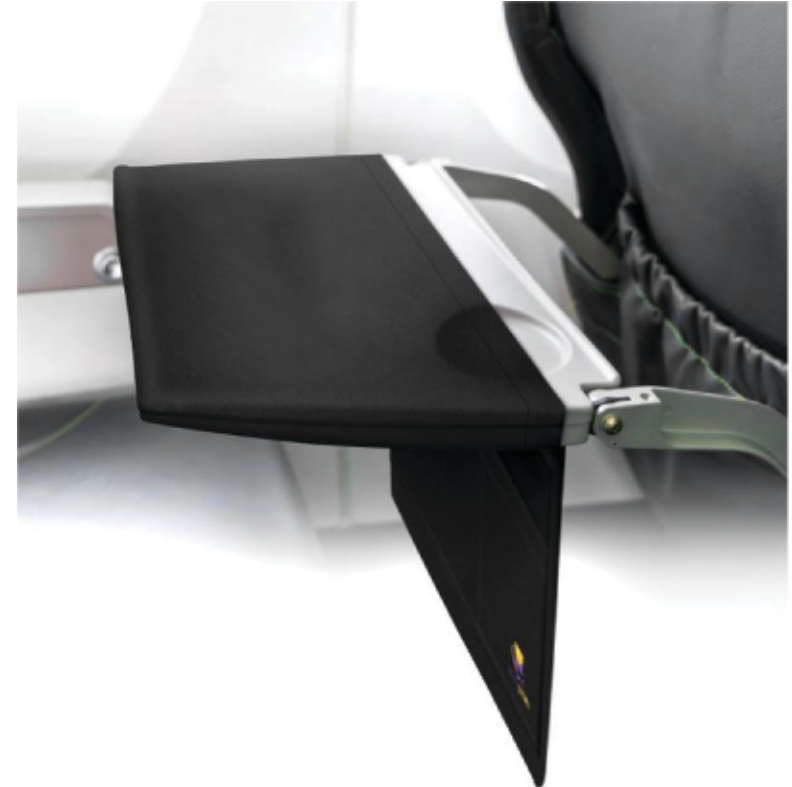

# B908: BLACK

Airplane Pocket

JOB NO. .... CUSTOMER P.O. .... TOTAL QUANTITY .....

IMPRINT COLORS .....

**ART@50%**  
LARGE POCKET  
standard  
(2colors)9" W X 5" H

\*\*FOR REFERENCE ONLY\*\* NOT EXACT SIZE, PROPORTION, PLACEMENT.