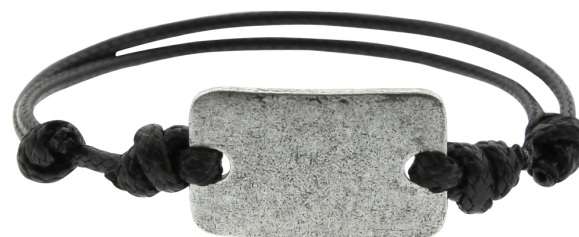

H-360: SILVER/BLACK FRIENDSHIP BRACELET WITH TAG

IMPRINT AREA | **ITEM APPROX. SIZE**

0.5" w x 0.5" h
(4 Color Max)

ORDER

JOB NO. CUSTOMER P.O.

TOTAL QUANTITY IMPRINT COLOR

ARTWORK

LAYOUT

ART@100%

THE DASHED LINE SHOWS THE
MAXIMUM IMPRINT AREA AND
DOES NOT PRINT.

NOT TO SIZE. FOR PLACEMENT ONLY

ARTIST _____