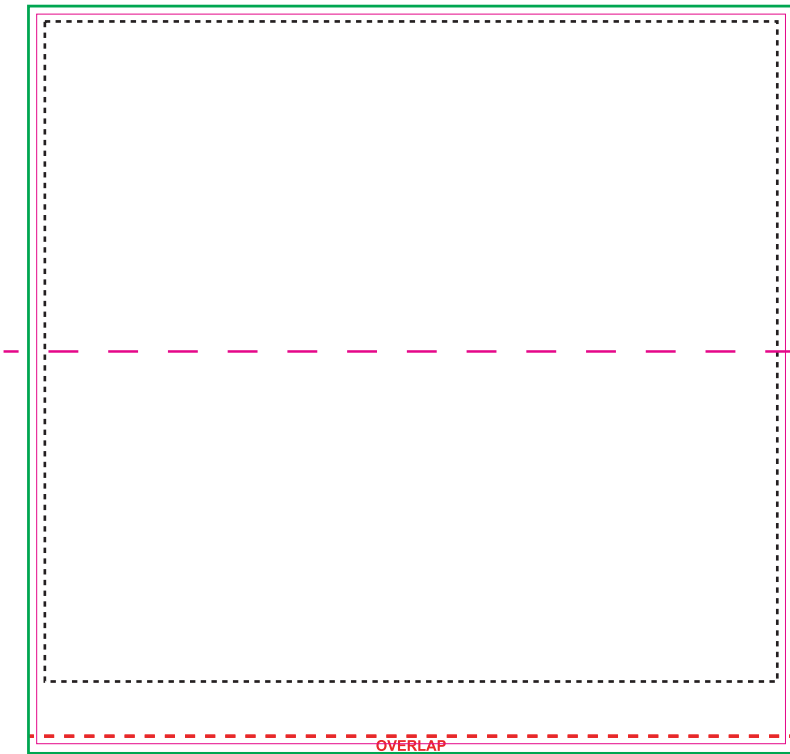

# T-473: BLUE

Bungee Rocket

**IMPRINT AREA**  
4 1/8" w X 4" h

**ITEM APPROX. SIZE**  
9" w x 2 1/4" h

JOB NO. .... CUSTOMER P.O. .... TOTAL QUANTITY .....

IMPRINT COLORS ..... BACKGROUND COLOR .....

**ART@100%**  
**VINYL INSERT**

SIDE 1

SIDE 2

THE LONGER DIMENSION GOES ACROSS THE ROCKET.  
THE SHORTER DIMENSION WRAPS AROUND THE ROCKET.

**\*\*FOR REFERENCE ONLY\*\***  
NOT EXACT SIZE, PROPORTION, PLACEMENT.

**ARTIST** \_\_\_\_\_