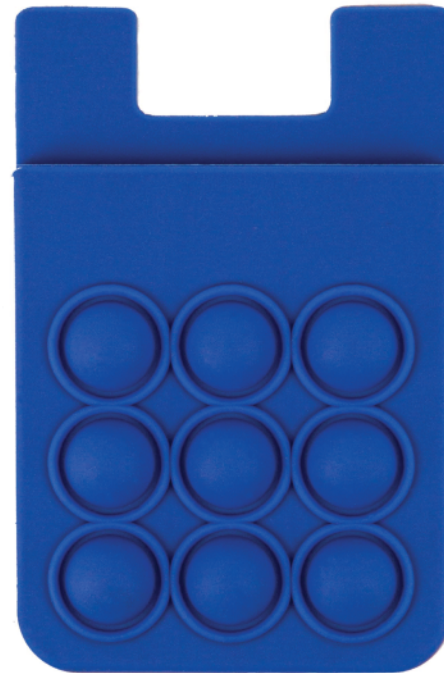

T517 - BLUE

TBD Push Pop Phone Wallet

JOB NO. CUSTOMER P.O. TOTAL QUANTITY

IMPRINT COLORS

ART@100%
TOP - PAD PRINT - 1 COLOR MAX
1.75"W X .3125"H

THE DASHED LINE SHOWS THE MAXIMUM
IMPRINT AREA AND DOES NOT PRINT.

****FOR REFERENCE ONLY****
NOT EXACT SIZE, PROPORTION, PLACEMENT.

ARTIST _____